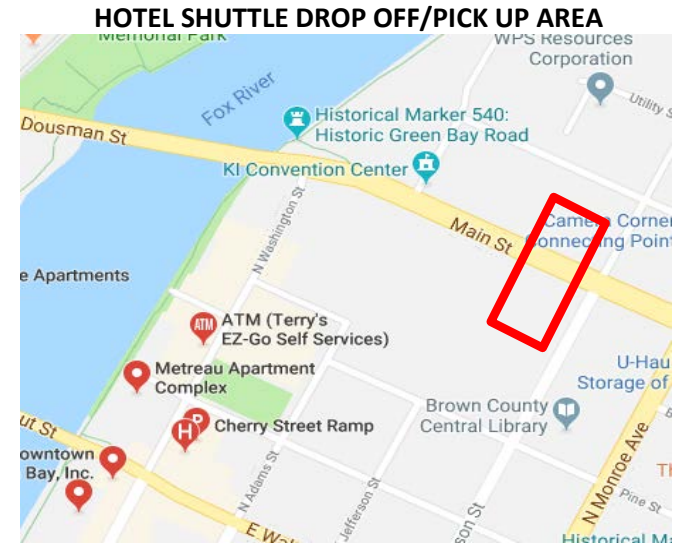

# 2019 CELLCOM MARATHON HOTEL SHUTTLE

MOTEL NAME	ADDRESS	SHUTTLE BUS 1		SHUTTLE BUS 2	
		BUS ARRIVAL TIME	BUS DEPART TIME	BUS ARRIVAL TIME	BUS DEPART TIME
Radisson Hotel & Conference Center	2040 Airport Dr	5:50	6:00		
Airport Wingate by Wyndham	2065 Airport Dr.	6:05	6:15		
Bay Motel	1301 S. Military Ave	5:50	6:00	6:00	6:10
Country Inn & Suites Stadium	2945 Allied St.	5:50	6:05		
Fairfield Inn	2850 S. Oneida St	5:50	6:05		
Delta Hotels by Marriott Green Bay	2750 Ramada Way	5:50	6:05		
Hampton Inn - Stadium	2840 Ramada Way	5:50	6:05		
Holiday Inn Stadium	2785 Ramada Way	5:50	6:05		
Best Western Green Bay Inn	780 Armed Forces Dr.	5:50	6:00	6:00	6:10
Quality Inn- Stadium	1978 Holmgren Way	5:50	6:05		
Springhill Suites by Marriott	1011 Tony Canadeo Run	5:50	6:00		
Tundra Lodge Resort	865 Lombardi Ave.	6:05	6:15		

**DEPARTURES BEGIN AT  
10:00AM.  
THE LAST DEPARTURE FROM  
DOWNTOWN IS 2:00PM**