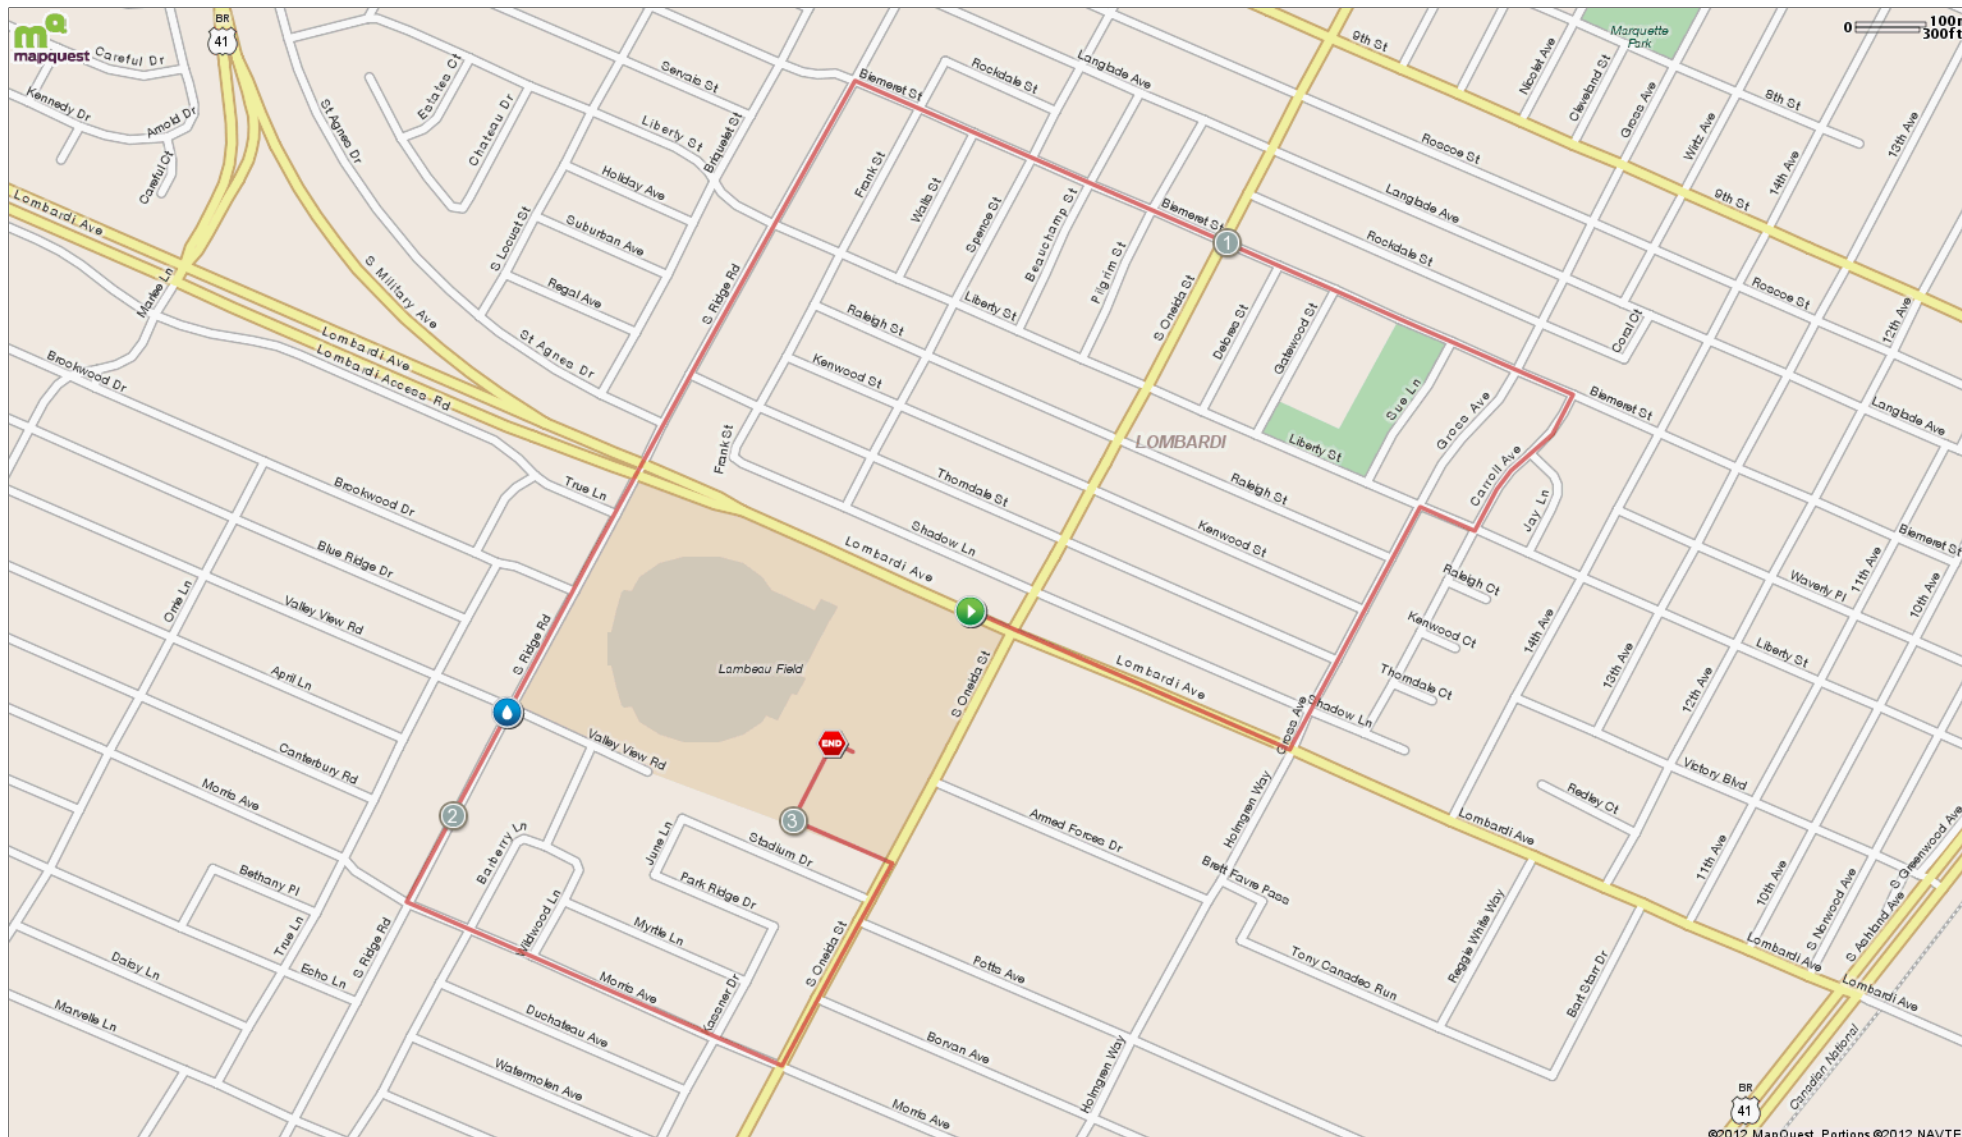

2012 Cellcom 5K

Starts In Green Bay, Wisconsin

3.10 miles

Elevation
659ft Max **610ft** Min **+52ft** Ascent **-43ft** Descent **< 3 %** Max Climb

Description